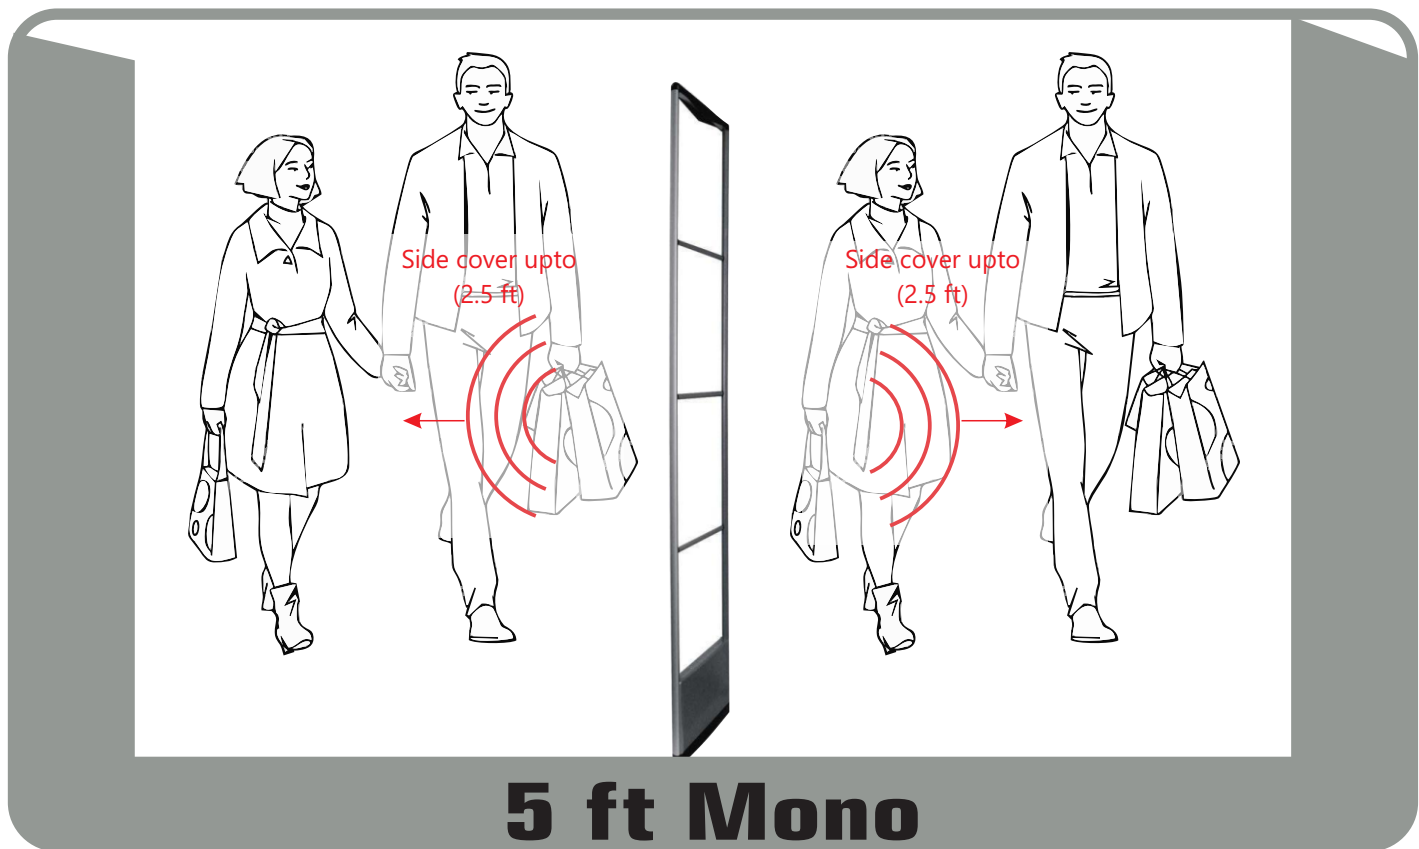

RF ANTI-THEFT GATE

RF ANTI-THEFT GATE

5 ft Mono

PRODUCT SPECIFICATION

TECHNOLOGY : RADIO FREQUENCY (RF)

Operating Frequency : 8.2 MHz

Detection Range : Hard Tag : 5 ft.
: Soft Tag : 4 ft.

ENTRANCE COVERAGE : 1.8M

Antenna Dimensions : Height : 1655mm
Width : 454mm
Depth : 71mm

RF ANTI-THEFT GATE

PRODUCT SPECIFICATION

TECHNOLOGY : RADIO FREQUENCY (RF)

Operating Frequency : 8.2 MHz

Detection Range : Hard Tag : 4 ft.
: Soft Tag : 3 ft.

ENTRANCE COVERAGE : 1.8M

Antenna Dimensions : Height : 1655mm
Width : 454mm
Depth : 71mm