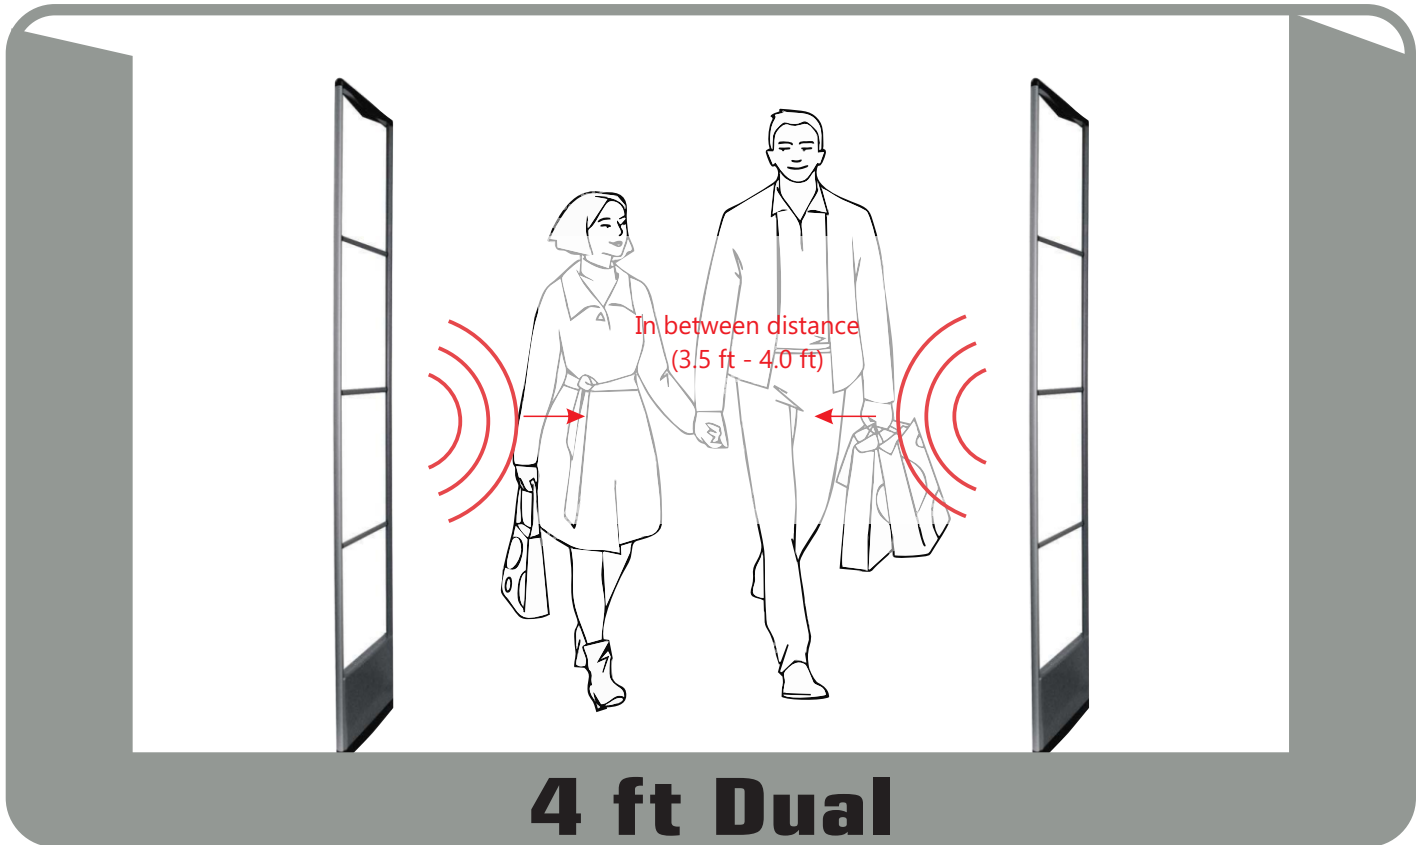

RF ANTI-THEFT GATE

RF ANTI-THEFT GATE

5 ft Mono

PRODUCT SPECIFICATION

TECHNOLOGY : RADIO FREQUENCY (RF)

Operating Frequency : 8.2 MHz

Detection Range : Hard Tag : 5 ft.
: Soft Tag : 4 ft.

ENTRANCE COVERAGE : 1.8M

Antenna Dimensions : Height : 1655mm
Width : 454mm
Depth : 71mm

RF ANTI-THEFT GATE

PRODUCT SPECIFICATION

TECHNOLOGY : RADIO FREQUENCY (RF)

Operating Frequency : 8.2 MHz

Detection Range : Hard Tag : 4 ft.
: Soft Tag : 3 ft.

ENTRANCE COVERAGE : 1.8M

Antenna Dimensions : Height : 1655mm
Width : 454mm
Depth : 71mm